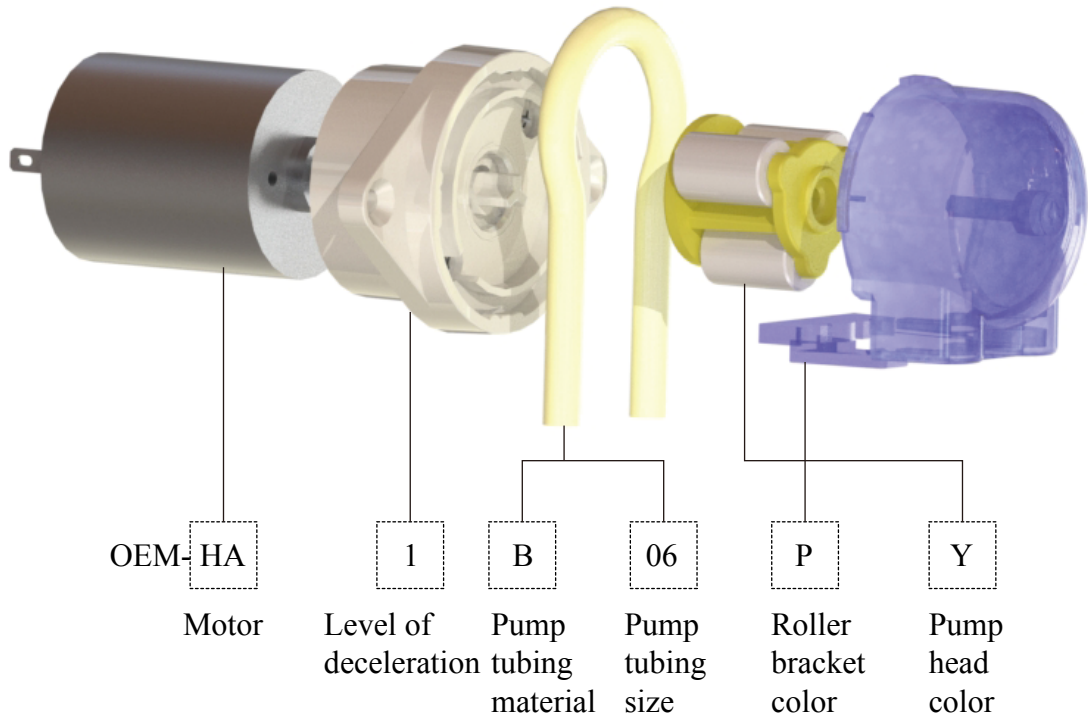

DC motor breakdown drawing